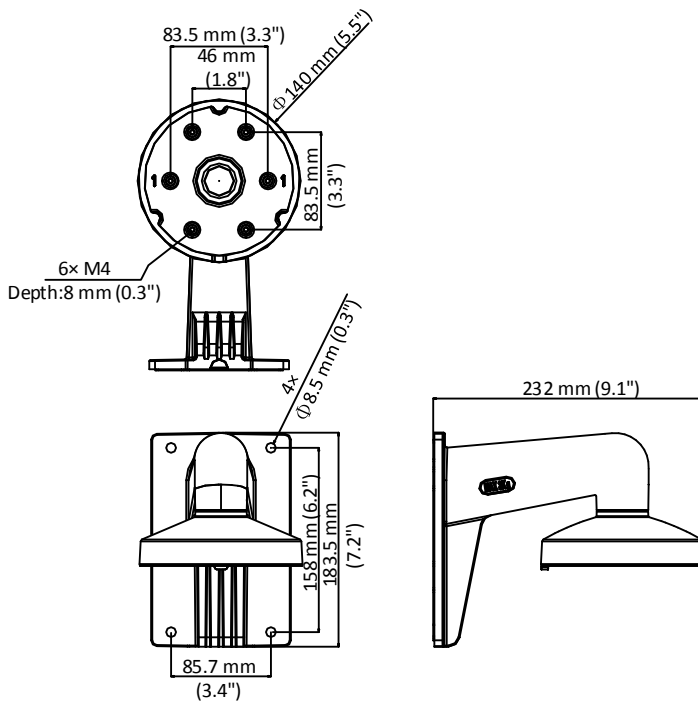

DS-1273ZJ-PT6

Wall Mounting Bracket for Dome Camera

Features

- Aluminum alloy material with surface spray treatment
- The lower bowl facilitates the installation
- Water proof design

Dimension

Available Model

DS-1273ZJ-PT6

Parameter

Model	DS-1273ZJ-PT6
Parameters	Wall Mounting Bracket for Dome Camera
Appearance	Hikvision White
Material	Aluminum Alloy
Dimension	Φ 140 mm × 183.5 mm × 232 mm (5.5" × 7.2" × 9.1")
Weight	520 g (1.1 lb.)

Notes

- The bracket should be installed on the flat wall.
- The wall must be capable of supporting at least 3 times as much as the total weight of the camera and the bracket.
- The maximum load capacity of the bracket is 3 KG (6.6 lb.).